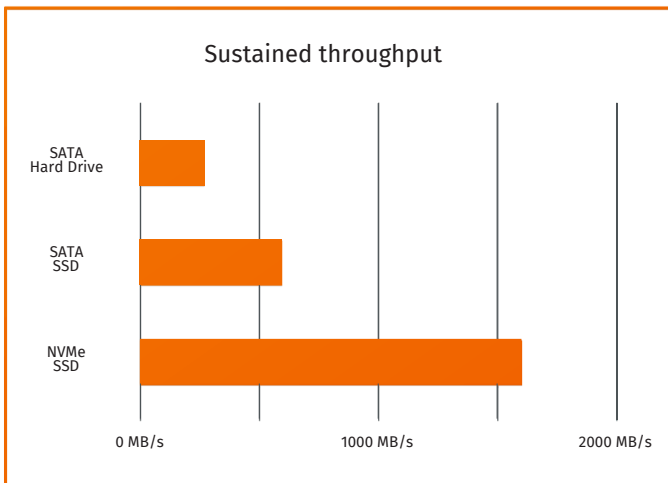

CALDERA C2

V2026.07

Be ready to RIP!

- Pre-loaded Ubuntu OS & CalderaRIP
- Independent recovery thanks to the included restoration USB stick
- 15% faster in halftone, and 20% faster in contone compared to the C2 v2023.07

THE BEST TRADE-OFF RIP STATION

Intel i5

- 14 cores
- 14 threads

Ready to produce

- Pre-installed Linux Ubuntu & CalderaRIP
- Save time on installation

Non-Volatile Memory Express (NVMe)

Interface for SSD on PCIe

- 3x times faster than SATA SSD

DELL ProSupport Included

3 year warranty

Phone support 24h/24 – 365d/year

On site intervention, day after call (ProSupport D+1)