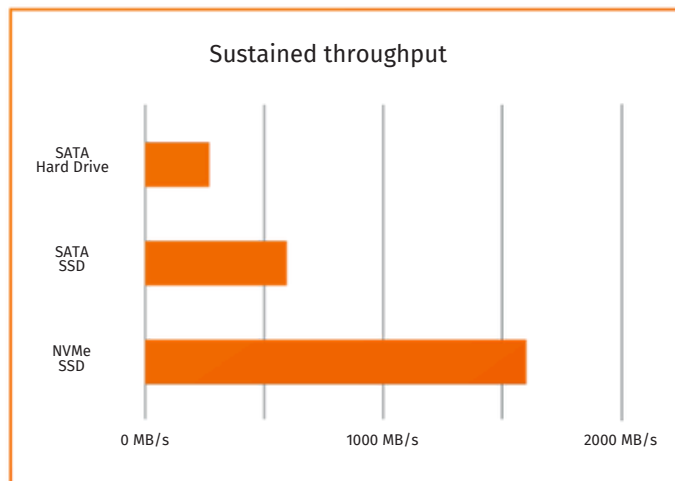

THE SMALL FORM FACTOR RIP STATION

An integrated discrete device designed for RIPPING

Non-Volatile Memory Express (NVMe)

Interface for SSD on PCIe

- 3 times faster than SATASSD

DELL ProSupport Included

3 year warranty