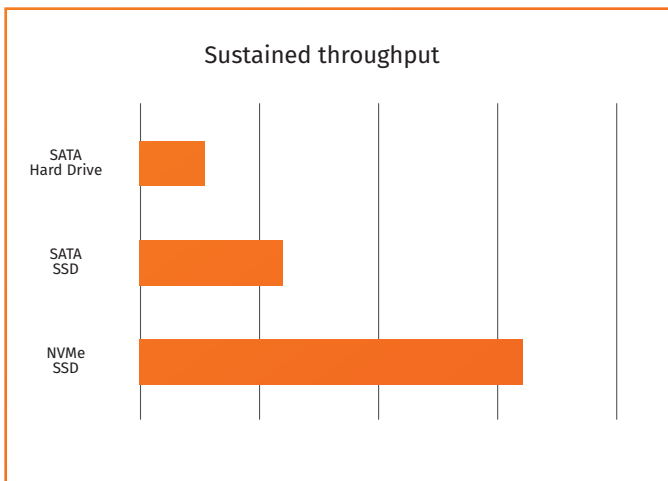

DELL ProSupport Included

3 year warranty

Phone support 24h/24 – 365d/year

On site intervention, day after call (ProSupport D+1)