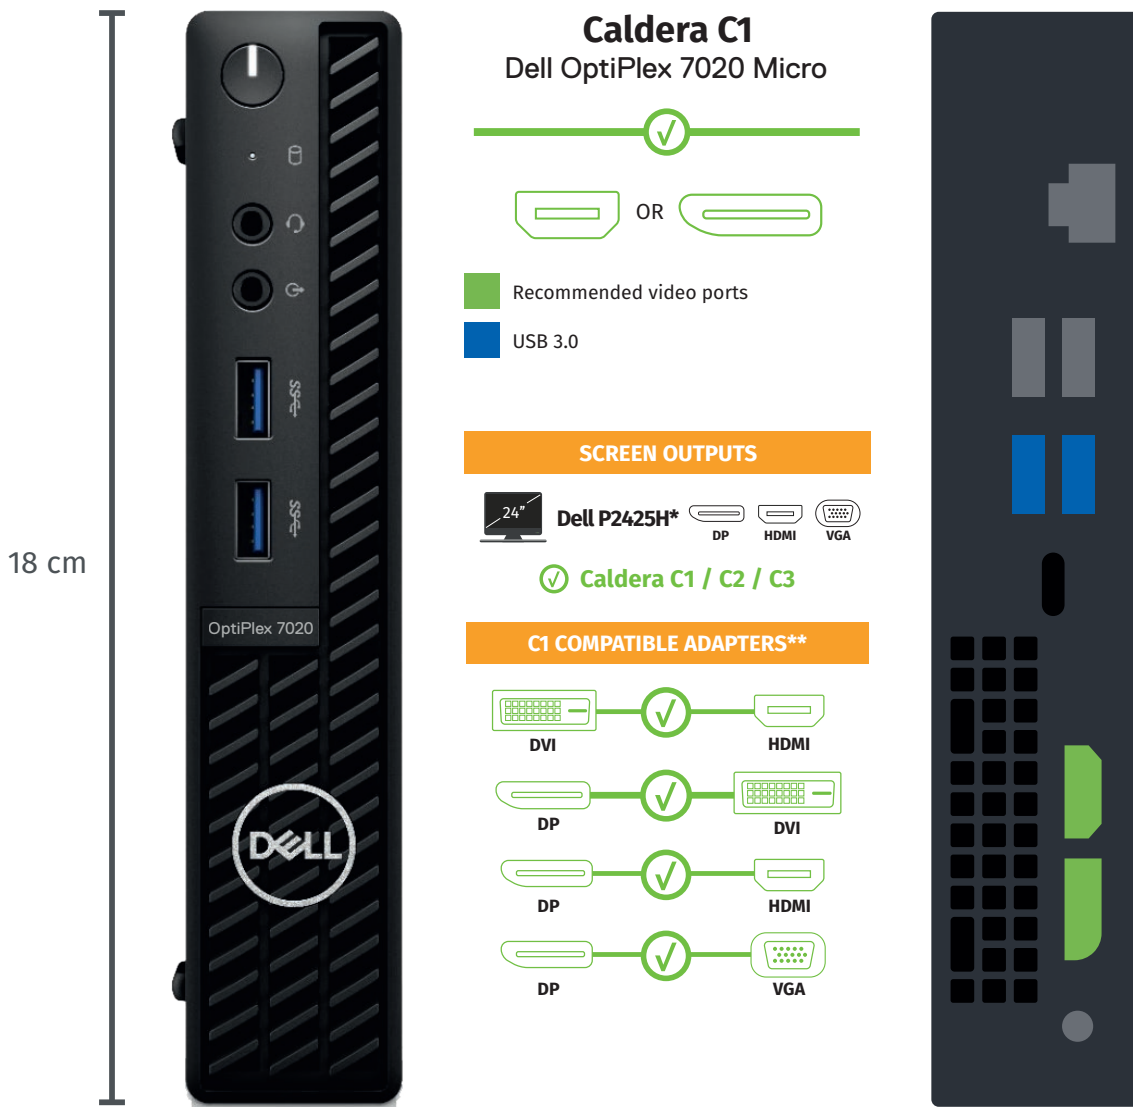

CALDERA C1

V2024.07

SPECIFICATIONS¹:

Processor	Intel Core i3 14100T, Quadri-Core, 12 MB, 8 Threads, up to 4,4 GHz Turbo, 35 W
Memory	8GB DDR5
Hard Drive	SSD 256 GB
Pre-installed OS & software	Linux Ubuntu OS and CalderaRIP
Video Card	Intel Integrated Graphics - Dual screen not supported
Additional card	No additional card
Optical Drive	No optical drive
Keyboard	Dell USB (AZERTY or US QWERTY)
Mouse	Dell USB Mouse
Warranty	3 years of DELL ProSupport, Next Business Day On-Site Service
Package dimensions / weight	50 x 24 x 13 cm / 3 kg

¹Or equivalent. The material and/or its components are subject to modifications due to supply issues caused by the COVID-19 pandemic. *Dell P2425H not included. **Adapters not included.