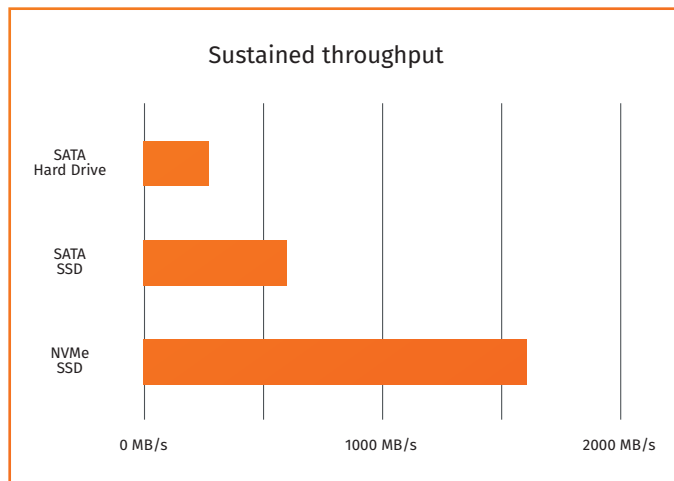

Non-Volatile Memory Express (NVMe)

Interface for SSD on PCIe
• 3 times faster than SATA SSD