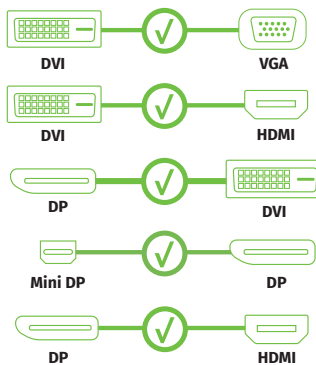

Caldera C3 Dell Precision 3460 SFF

-  Recommended video ports
-  Video ports not recommended
-  USB 3.0

SCREEN OUTPUTS

 Caldera C1 / C2 / C3

C3 COMPATIBLE ADAPTERS**

¹Or equivalent. The material and/or its components are subject to modifications due to supply issues caused by the COVID-19 pandemic. *Dell P2422H not included. **Adapters not included.