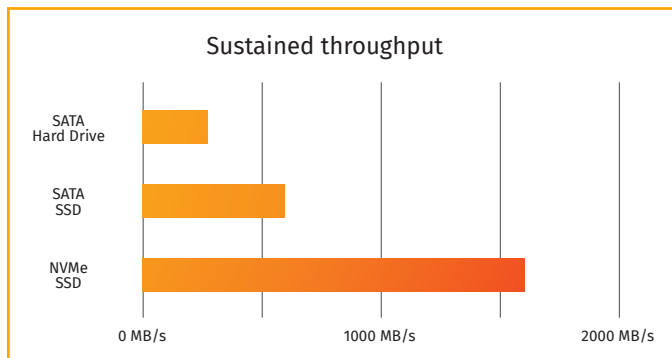

Intel i9

- 24 cores
- 20 threads
- Unlocked 9th generation Coffee Lake

Nvidia T1000

- 4 GB
- GDDR5
- PCI Express 3.0x16

Non-Volatile Memory Express (NVMe)

Interface for SSD on PCIe

- 3x times faster than SATA SSD