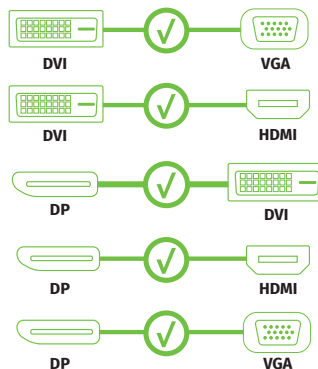

Caldera C2 Dell Optiplex 7010 Plus SFF

-  Recommended video ports
-  Video ports not recommended
-  USB 3.0

SCREEN OUTPUTS

 Caldera C1 / C2 / C3

C2 COMPATIBLE ADAPTERS**

¹Or equivalent. The material and/or its components are subject to modifications due to supply issues caused by the COVID-19 pandemic. *Dell P2422H not included. **Adapters not included.