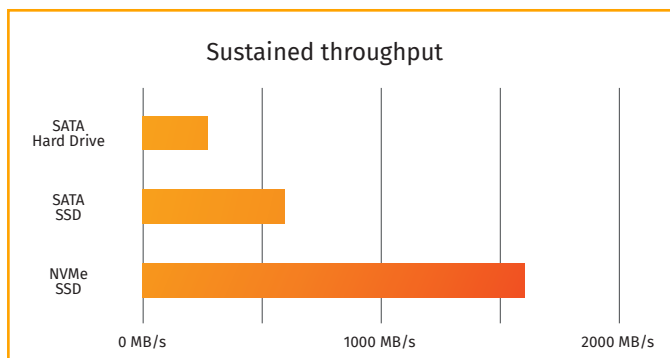

Intel i5

- 6 cores
- 12 threads
- Unlocked 9th generation Coffee Lake

Ready to produce

- Pre-installed Linux Ubuntu & CalderaRIP
- Save time on installation

Non-Volatile Memory Express (NVMe)

Interface for SSD on PCIe

- 3x times faster than SATA SSD

DELL ProSupport Included

3 year warranty

Phone support 24h/24 – 365d/year

On site intervention, day after call (ProSupport J+1)

CALDERA C2

V2023.07

SPECIFICATIONS¹: