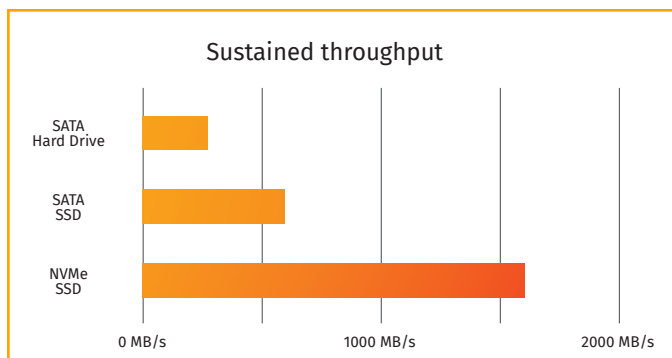

Non-Volatile Memory Express (NVMe)

Interface for SSD on PCIe

- 3x times faster than SATA SSD