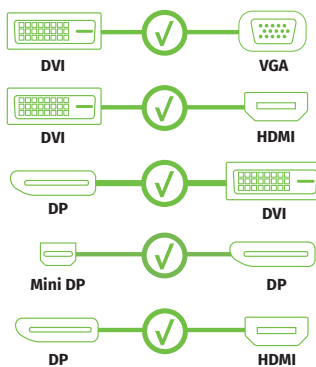

C3 COMPATIBLE ADAPTERS**

LAN for network intranet & internet

LAN for direct connection with printer

¹Or equivalent. The material and/or its components are subject to modifications due to supply issues caused by the COVID-19 pandemic. *Dell P2422H not included. **Adapters not included.