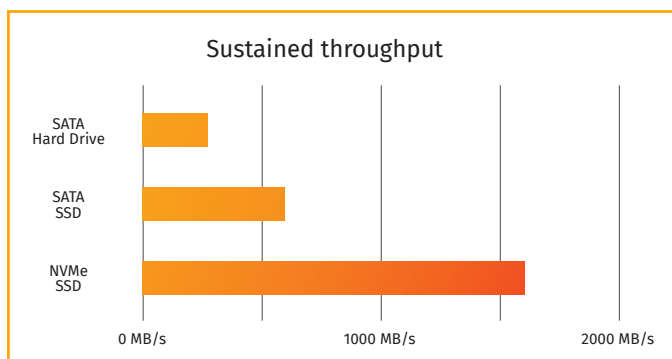

### Intel i9

- 16 cores
- 20 threads
- Unlocked 9th generation Coffee Lake

### Non-Volatile Memory Express (NVMe)

Interface for SSD on PCIe

- 3x times faster than SATA SSD