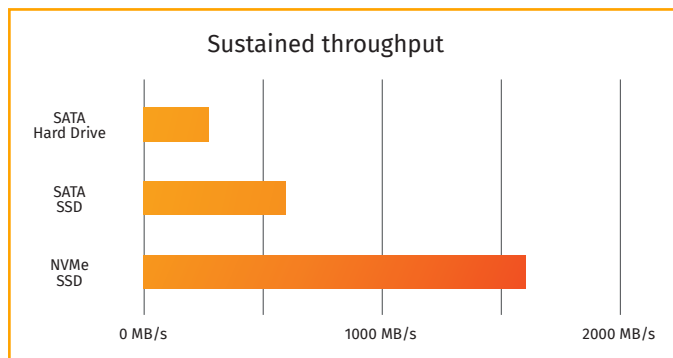

Non-Volatile Memory Express (NVMe)

Interface for SSD on PCIe
• 3 times faster than SATA SSD