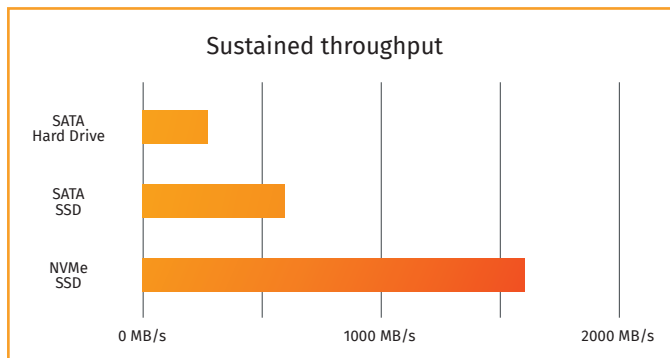

THE NEW WORKHORSE

Intel i9

- 10 cores
- 20 threads
- Unlocked 9th generation Coffee Lake

Nvidia P1000

- 4 GB
- GDDR5
- PCI Express 3.0x16

Non-Volatile Memory Express (NVMe)

Interface for SSD on PCIe

- 3x times faster than SATA SSD