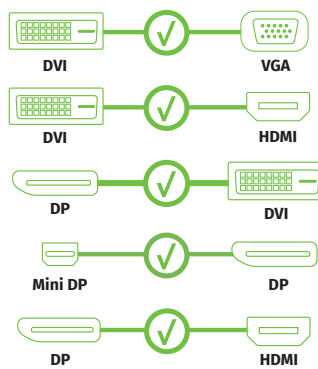

Caldera C3 Dell Precision 3450 SFF

- Recommended video ports
- Video ports not recommended
- USB 3.0

SCREEN'S OUTPUTS

✓ Caldera C1 / C2 / C3

C3 COMPATIBLE ADAPTORS**

¹Or equivalent. The material and/or its components are subject to modifications due to supply issues caused by the COVID-19 pandemic. *Dell P2319H not included. **Adaptors not included.