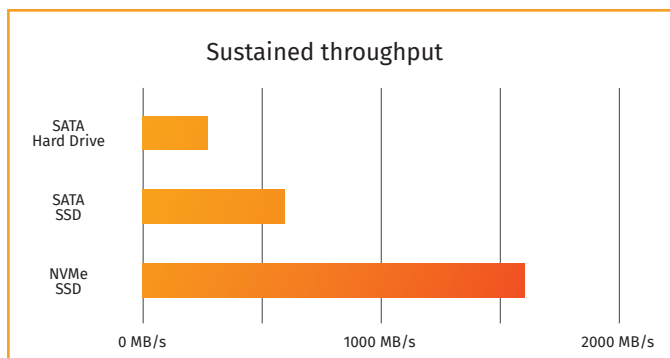

BEST TRADE OFF RIP STATION

Intel i5

- 6 cores
- 12 threads
- Unlocked 9th generation Coffee Lake

Nvidia GT730

- 2 GB
- GDDR5
- PCI Express 2.0x8

Non-Volatile Memory Express (NVMe)

Interface for SSD on PCIe

- 3x times faster than SATA SSD