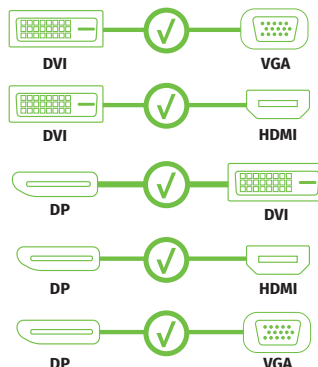

Caldera C2 Dell OptiPlex 7090 SFF

SCREEN'S OUTPUTS

✓ Caldera C1 / C2 / C3

C2 COMPATIBLE ADAPTORS**

¹Or equivalent. The material and/or its components are subject to modifications due to supply issues caused by the COVID-19 pandemic. *Dell P2319H not included. **Adaptors not included.