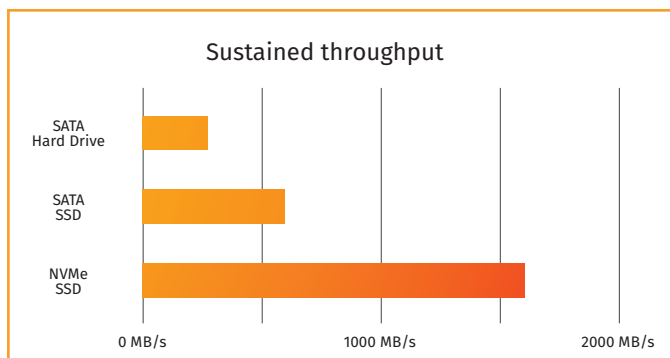

BEST TRADE OFF RIP STATION

Intel i5

- 6 cores
- 12 threads
- Unlocked 9th generation Coffee Lake

Nvidia GT730

- 2 GB
- GDDR5
- PCI Express 2.0x8

Non-Volatile Memory Express (NVMe)

Interface for SSD on PCIe

- 3x times faster than SATA SSD