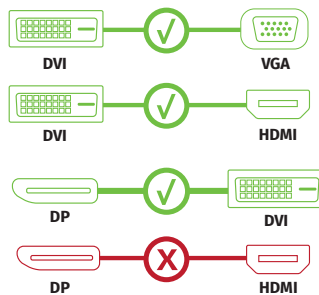

Caldera C2 Dell OptiPlex 7090 SFF

-  Recommended video ports
-  Video ports not recommended
-  USB 3.0

SCREEN'S OUTPUTS

 Caldera C1 / C2 / C3

C2 COMPATIBLE ADAPTORS**

LAN for network intranet & internet

LAN for direct connection with printer

* Dell P2319H not included / ** Adaptors not included