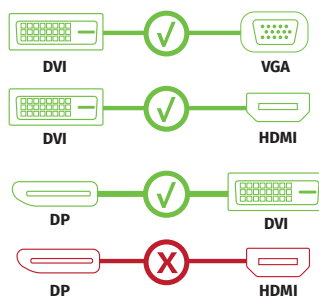

Caldera C2 Dell OptiPlex 7080 SFF

-  Recommended video ports
-  Video ports not recommended
-  USB 3.0

SCREEN'S OUTPUTS

 Caldera C1 / C2 / C3

C2 COMPATIBLE ADAPTORS**

* Dell P2319H not included / ** Adaptors not included